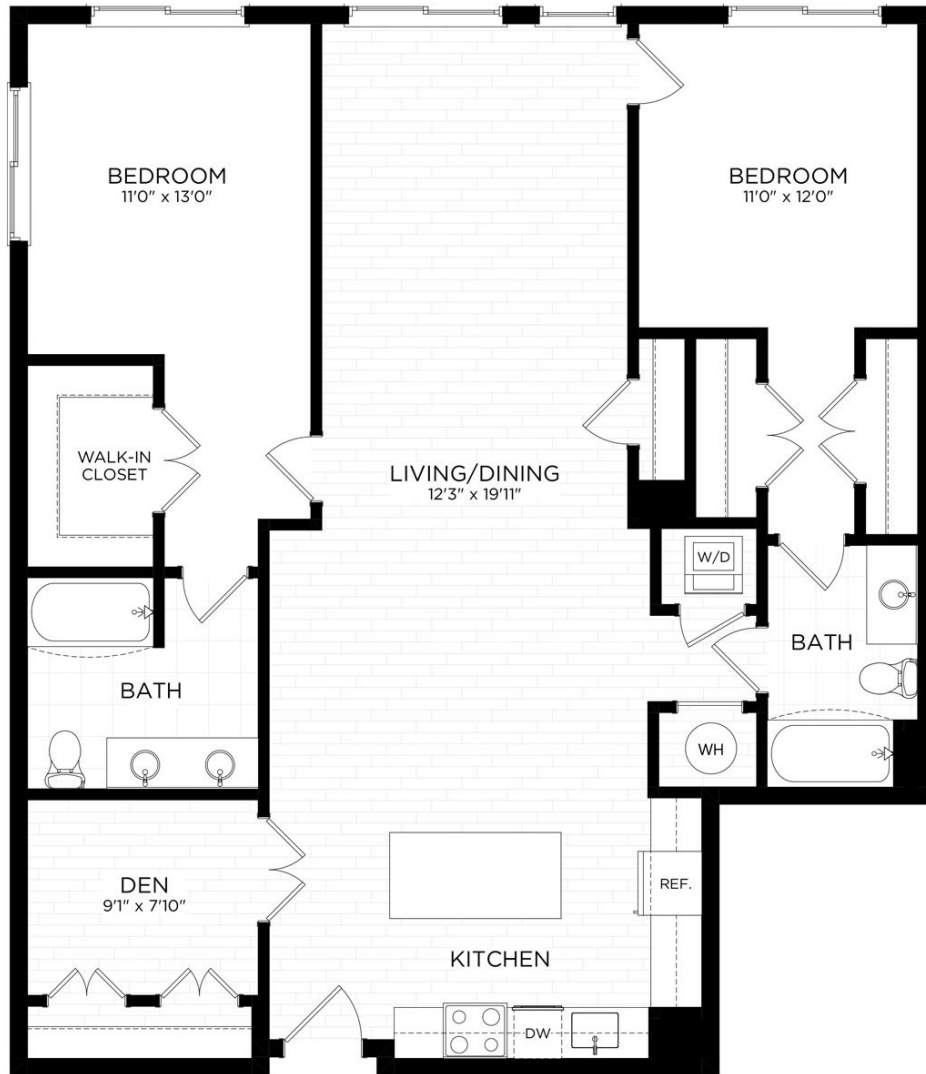

2D

2 BED / 2 BATH

1443

SQ. FT.

PERSEI
AT PIKE & ROSE

900 PerSei Place North | Bethesda, MD 20852

www.perseiapts.com

* Pricing and availability are subject to change. Rent is based on monthly frequency. Additional fees may apply, such as but not limited to package delivery, trash, water, amenities, etc.

** Floorplans are artist's rendering. All dimensions are approximate. Actual product and specifications may vary in dimension or detail. Not all features are available in every apartment. Please see a representative for details.