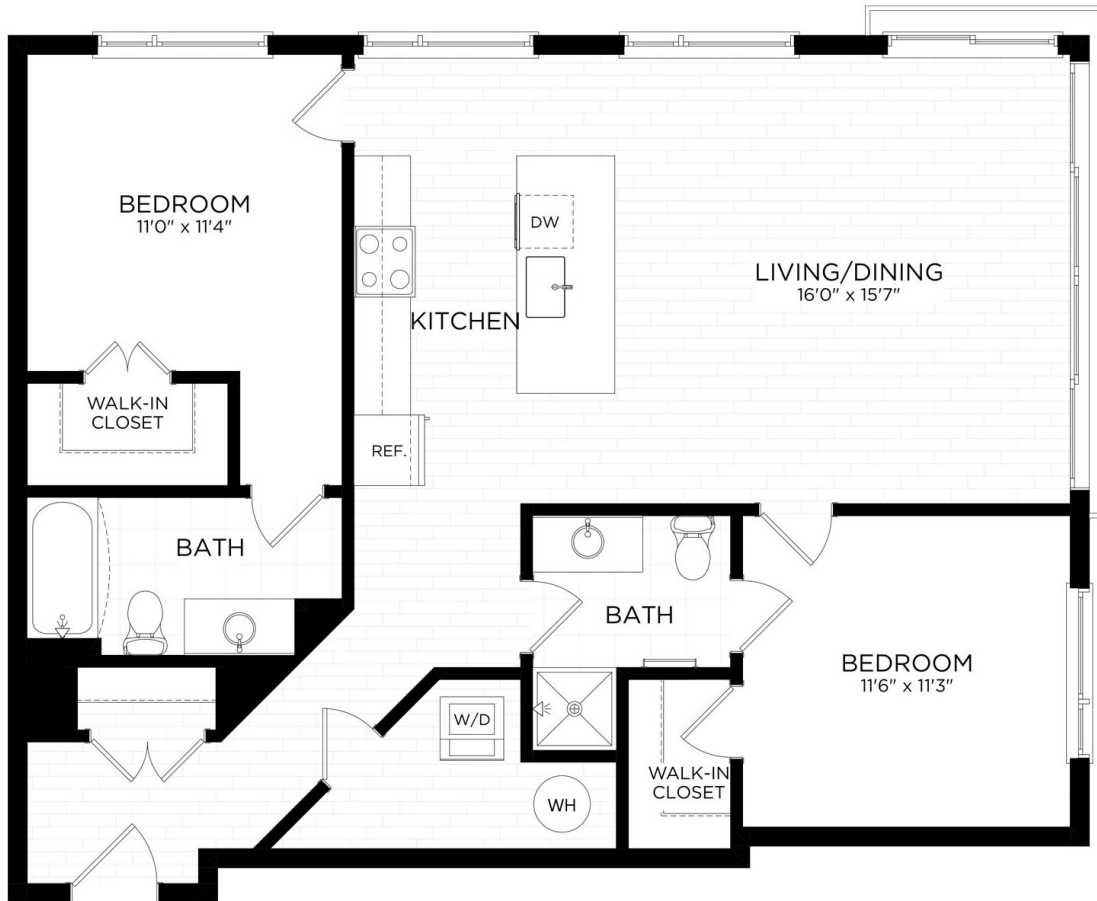

2B

2 BED / 2 BATH

1121

SQ. FT.

PERSEI
AT PIKE & ROSE

900 PerSei Place North | Bethesda, MD 20852

www.perseiapts.com

* Pricing and availability are subject to change. Rent is based on monthly frequency. Additional fees may apply, such as but not limited to package delivery, trash, water, amenities, etc.

** Floorplans are artist's rendering. All dimensions are approximate. Actual product and specifications may vary in dimension or detail. Not all features are available in every apartment. Please see a representative for details.