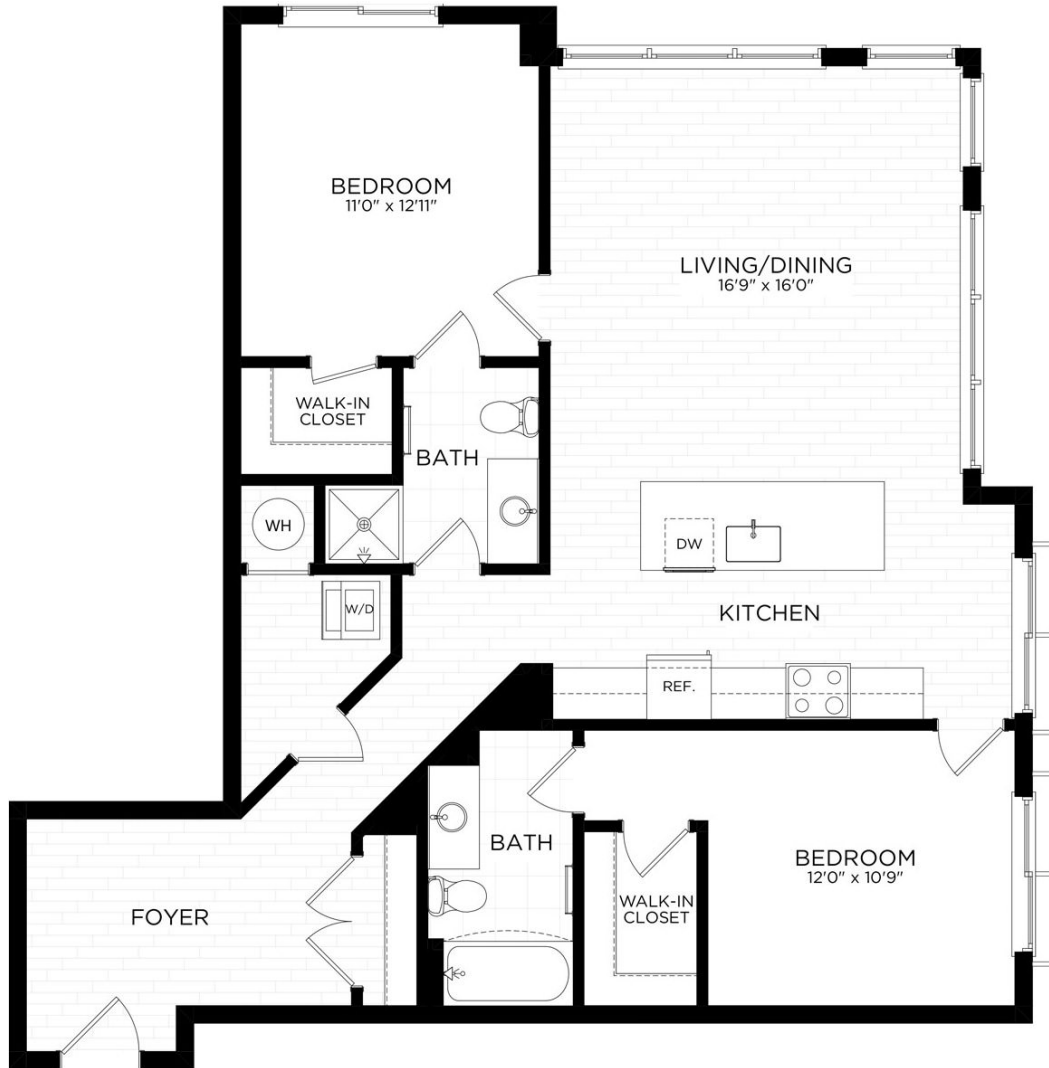

2B.2

2 BED / 2 BATH

1274

SQ. FT.

PERSEI
AT PIKE & ROSE

900 PerSei Place North | Bethesda, MD 20852

www.perseiapts.com

* Pricing and availability are subject to change. Rent is based on monthly frequency. Additional fees may apply, such as but not limited to package delivery, trash, water, amenities, etc.

** Floorplans are artist's rendering. All dimensions are approximate. Actual product and specifications may vary in dimension or detail. Not all features are available in every apartment. Please see a representative for details.