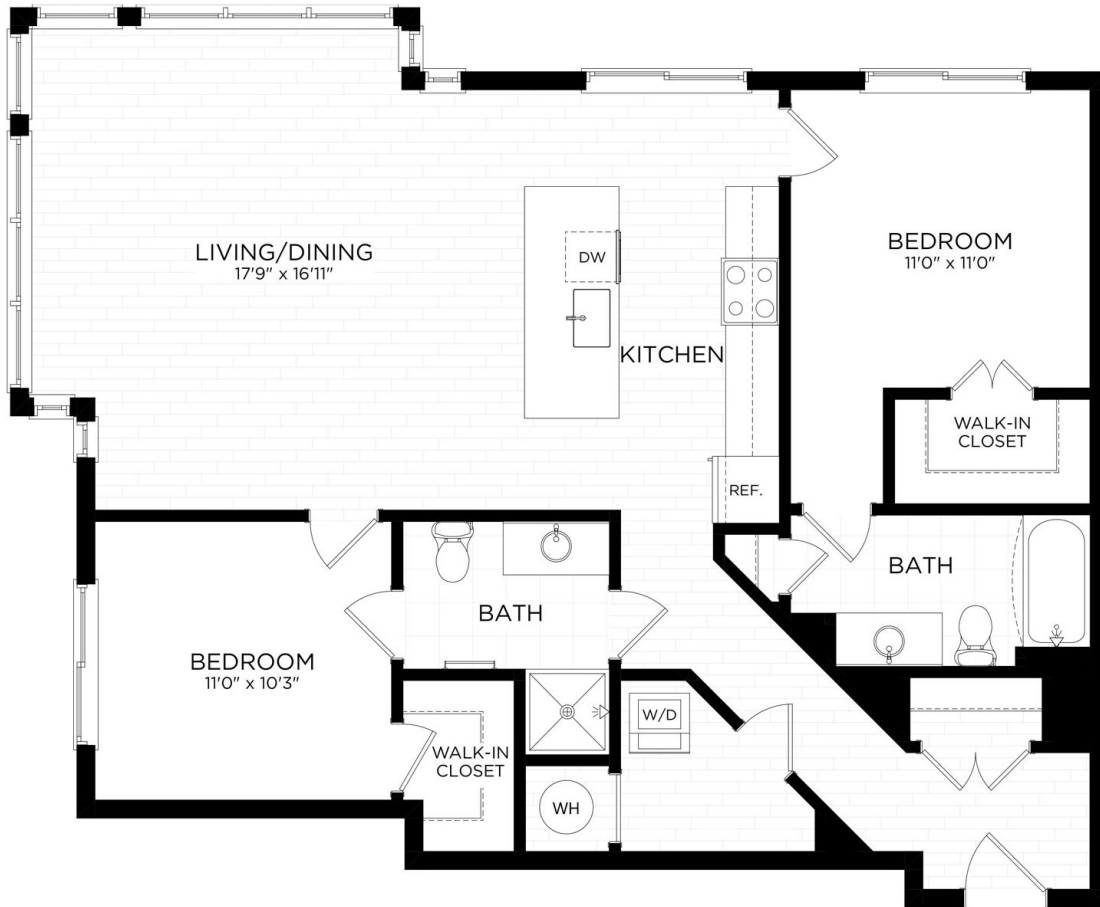

2B.1

2 BED / 2 BATH

1177

SQ. FT.

PERSEI
AT PIKE & ROSE

900 PerSei Place North | Bethesda, MD 20852

www.perseiapts.com

* Pricing and availability are subject to change. Rent is based on monthly frequency. Additional fees may apply, such as but not limited to package delivery, trash, water, amenities, etc.

** Floorplans are artist's rendering. All dimensions are approximate. Actual product and specifications may vary in dimension or detail. Not all features are available in every apartment. Please see a representative for details.