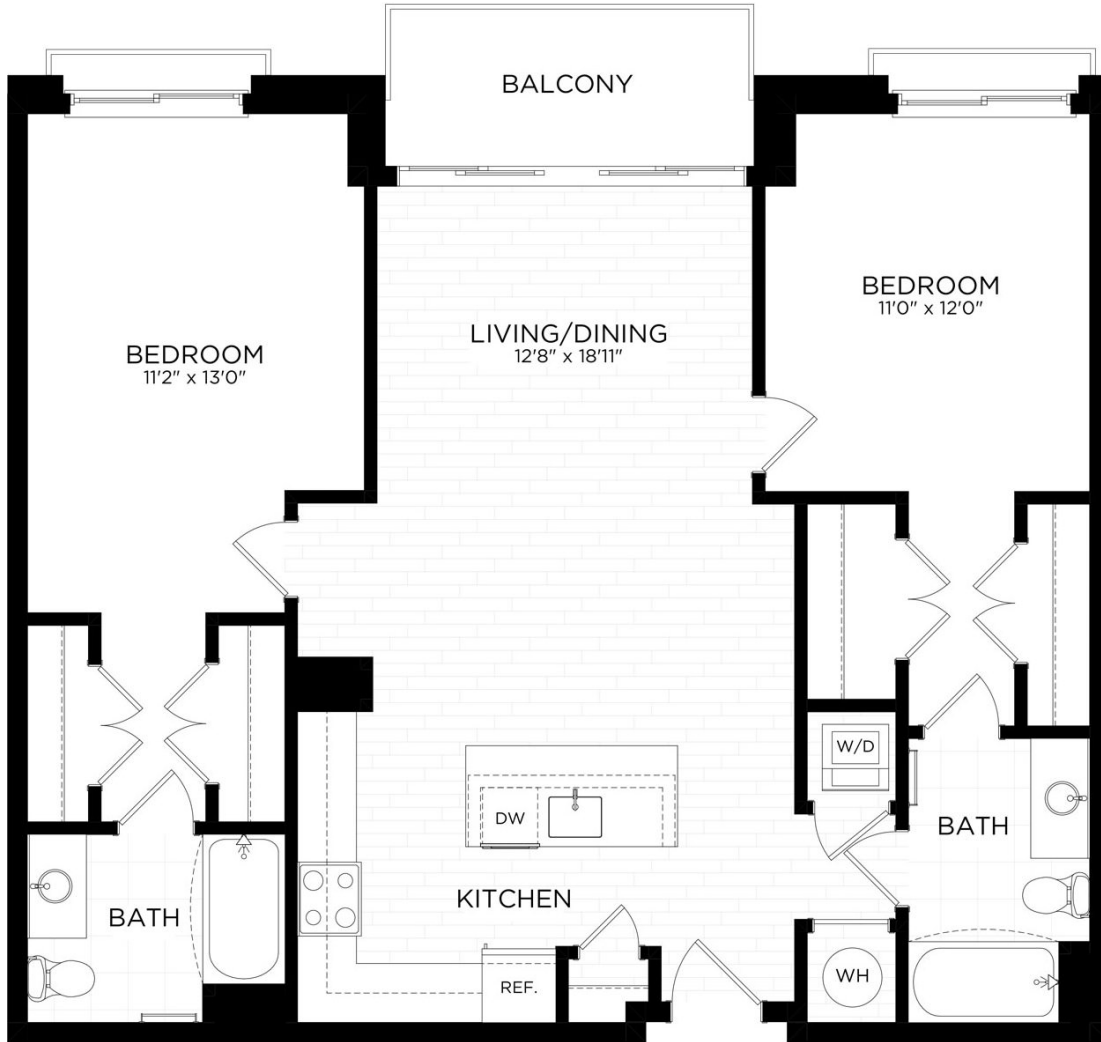

2A.7

2 BED / 2 BATH

1107

SQ. FT.

PERSEI AT PIKE & ROSE	900 PerSei Place North Bethesda, MD 20852
	www.perseiapts.com

* Pricing and availability are subject to change. Rent is based on monthly frequency. Additional fees may apply, such as but not limited to package delivery, trash, water, amenities, etc.
** Floorplans are artist's rendering. All dimensions are approximate. Actual product and specifications may vary in dimension or detail. Not all features are available in every apartment. Please see a representative for details.