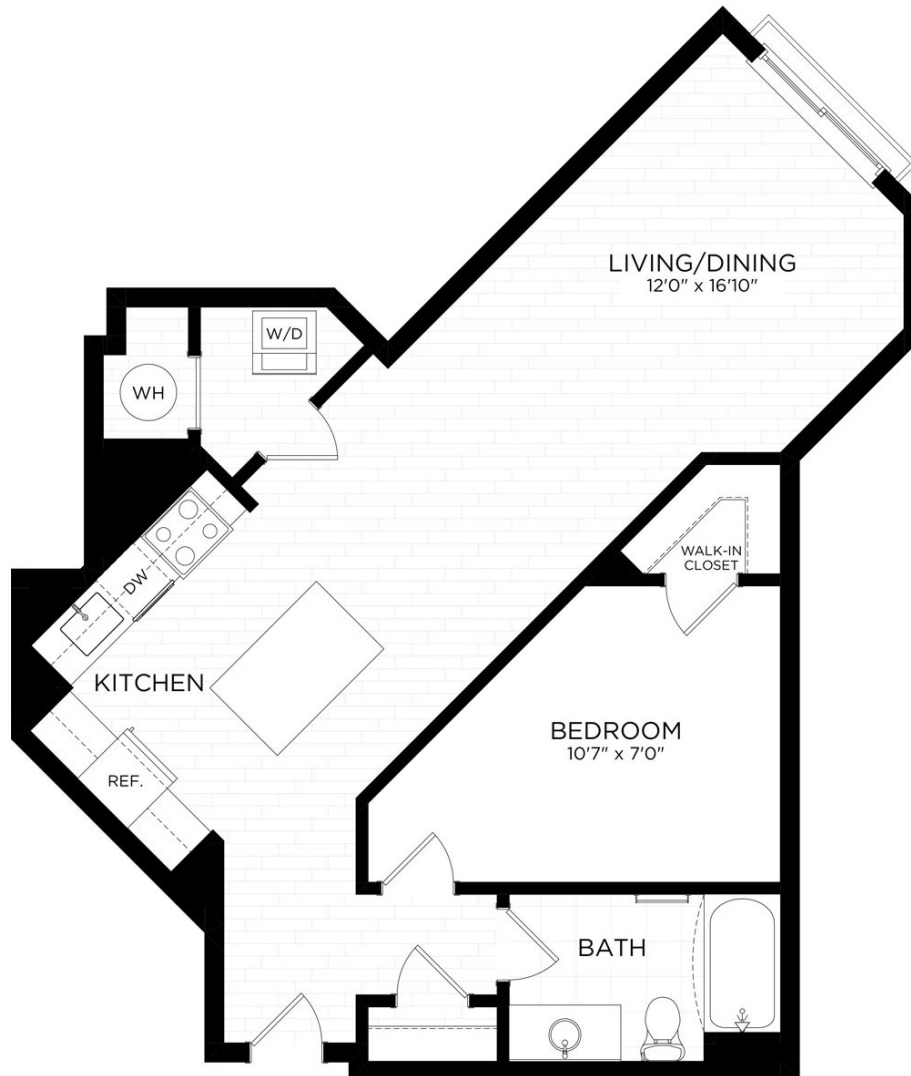

1B.3

1 BED / 1 BATH

777

SQ. FT.

PERSEI
AT PIKE & ROSE

900 PerSei Place North | Bethesda, MD 20852

www.perseiapts.com

* Pricing and availability are subject to change. Rent is based on monthly frequency. Additional fees may apply, such as but not limited to package delivery, trash, water, amenities, etc.

** Floorplans are artist's rendering. All dimensions are approximate. Actual product and specifications may vary in dimension or detail. Not all features are available in every apartment. Please see a representative for details.