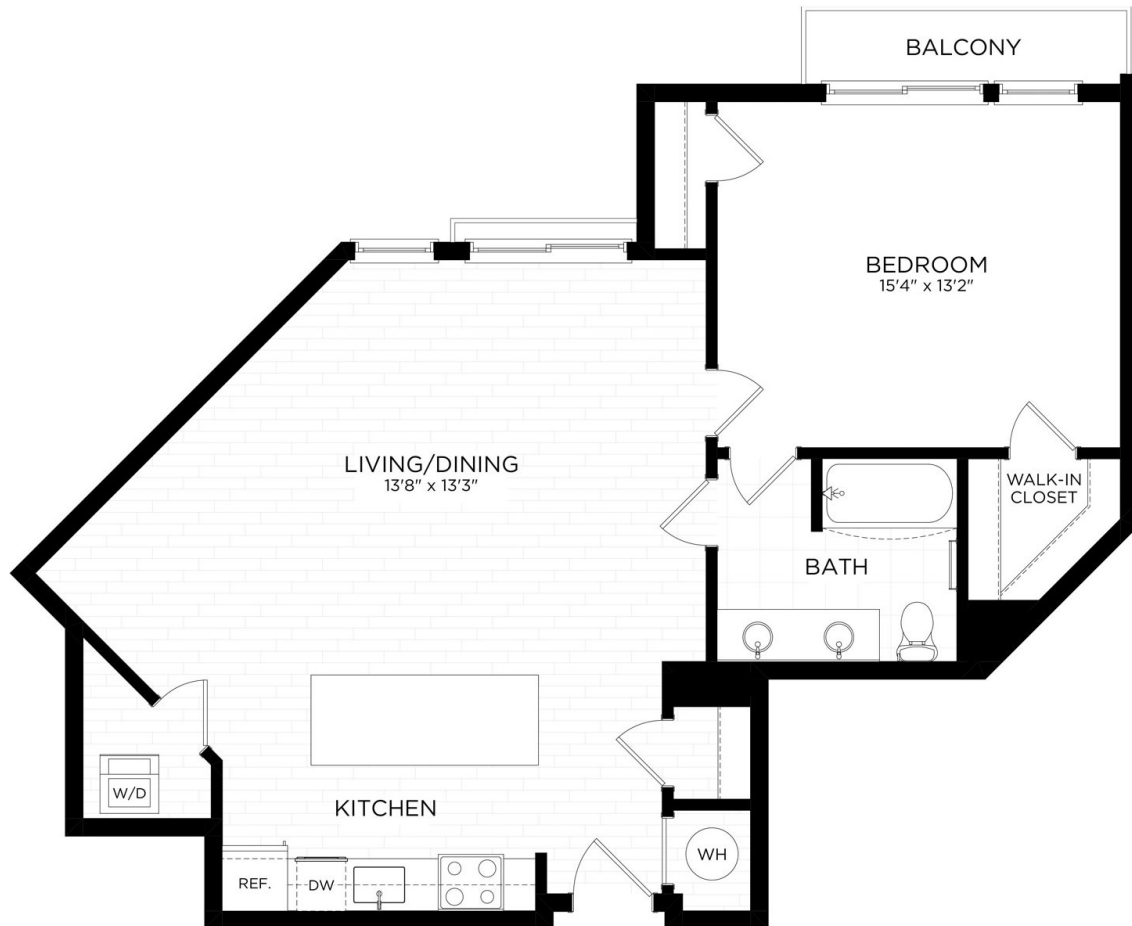

1B.2

1 BED / 1 BATH

956

SQ. FT.

PERSEI
AT PIKE & ROSE

900 PerSei Place North | Bethesda, MD 20852

www.perseiapts.com

* Pricing and availability are subject to change. Rent is based on monthly frequency. Additional fees may apply, such as but not limited to package delivery, trash, water, amenities, etc.

** Floorplans are artist's rendering. All dimensions are approximate. Actual product and specifications may vary in dimension or detail. Not all features are available in every apartment. Please see a representative for details.