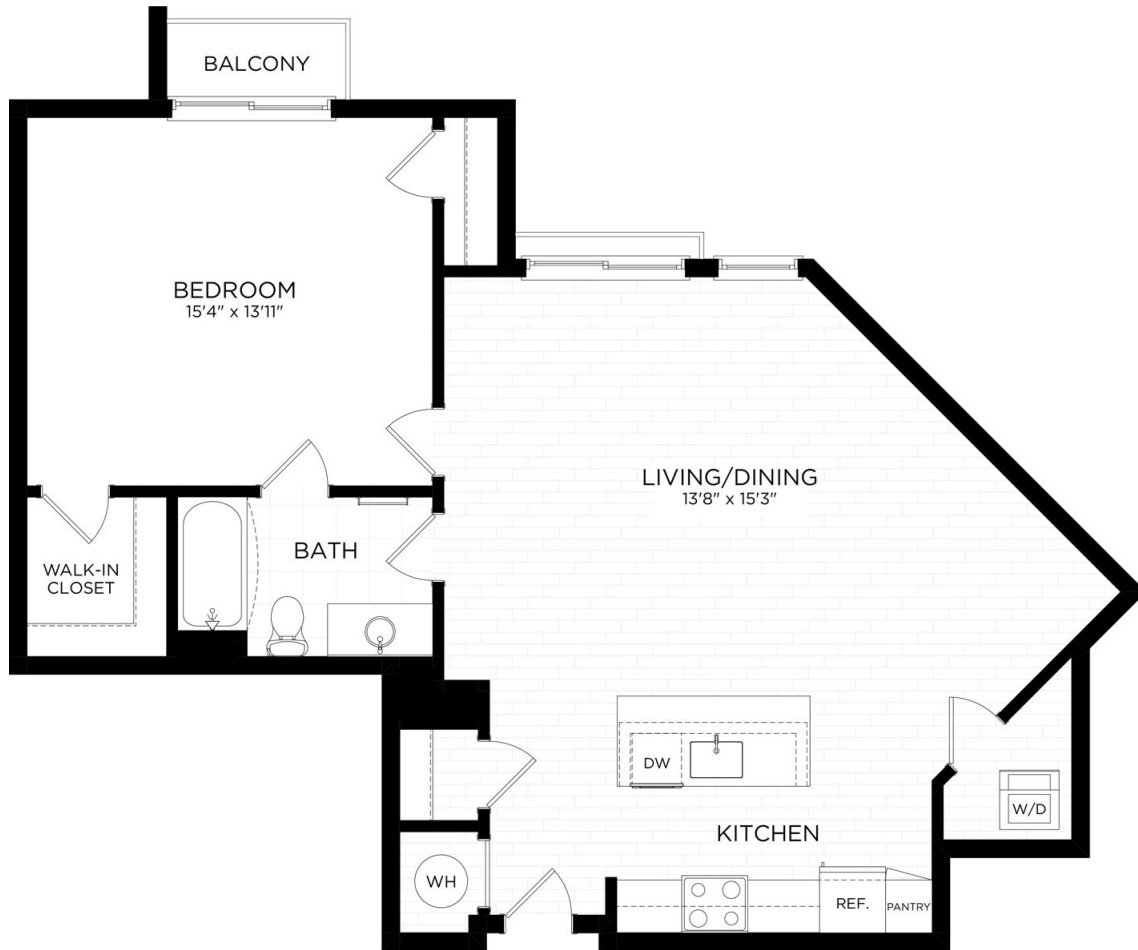

1B.1

1 BED / 1 BATH

934

SQ. FT.

PERSEI
AT PIKE & ROSE

900 PerSei Place North | Bethesda, MD 20852

www.perseiapts.com

* Pricing and availability are subject to change. Rent is based on monthly frequency. Additional fees may apply, such as but not limited to package delivery, trash, water, amenities, etc.

** Floorplans are artist's rendering. All dimensions are approximate. Actual product and specifications may vary in dimension or detail. Not all features are available in every apartment. Please see a representative for details.