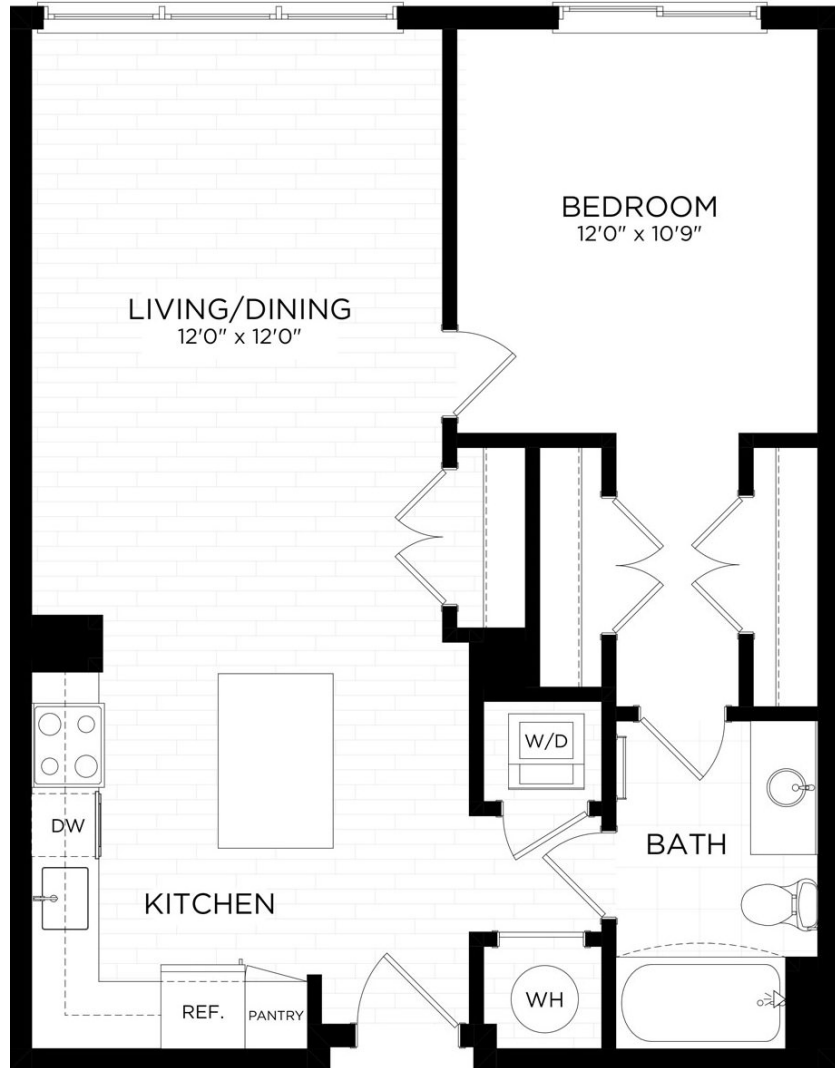

1A

1 BED / 1 BATH

762

SQ. FT.

PERSEI
AT PIKE & ROSE

900 PerSei Place North | Bethesda, MD 20852

www.perseiapts.com

* Pricing and availability are subject to change. Rent is based on monthly frequency. Additional fees may apply, such as but not limited to package delivery, trash, water, amenities, etc.

** Floorplans are artist's rendering. All dimensions are approximate. Actual product and specifications may vary in dimension or detail. Not all features are available in every apartment. Please see a representative for details.