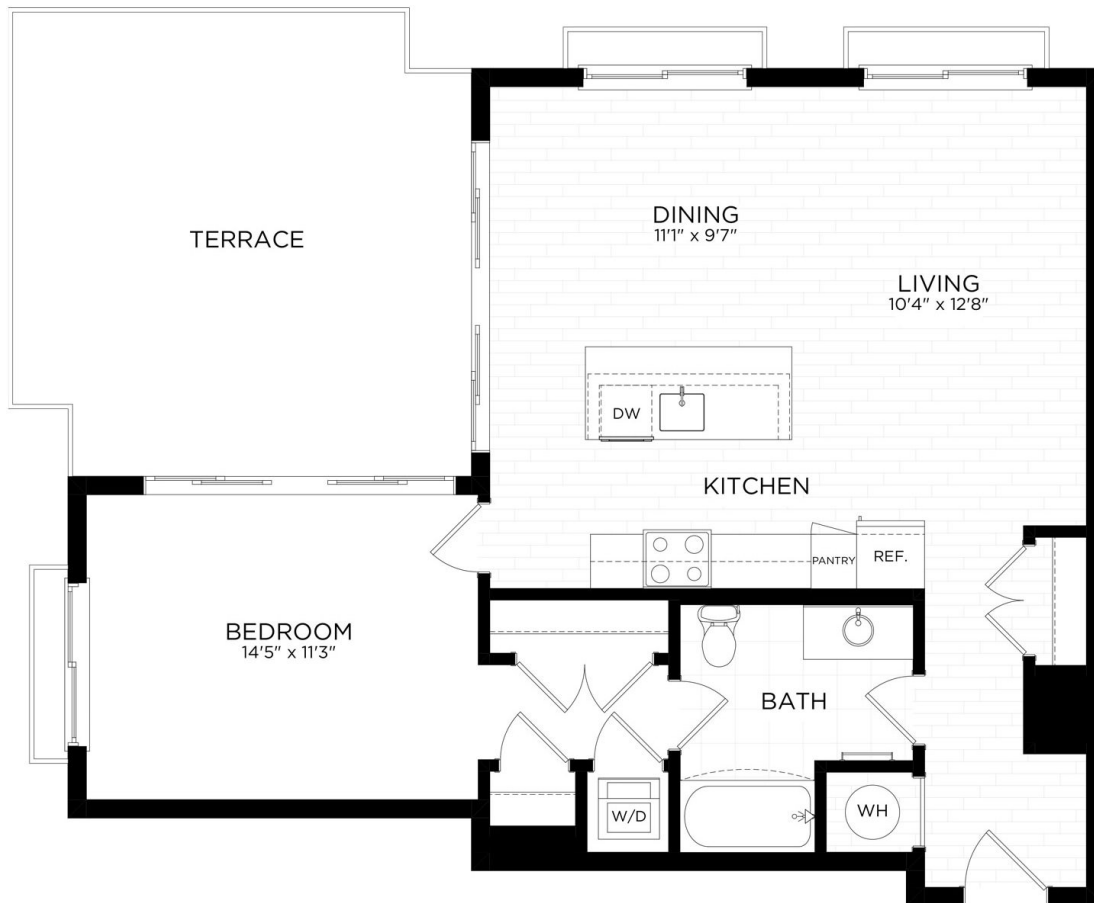

1A.8

1 BED / 1 BATH

903

SQ. FT.

PERSEI
AT PIKE & ROSE

900 PerSei Place North | Bethesda, MD 20852

www.perseiapts.com

* Pricing and availability are subject to change. Rent is based on monthly frequency. Additional fees may apply, such as but not limited to package delivery, trash, water, amenities, etc.

** Floorplans are artist's rendering. All dimensions are approximate. Actual product and specifications may vary in dimension or detail. Not all features are available in every apartment. Please see a representative for details.