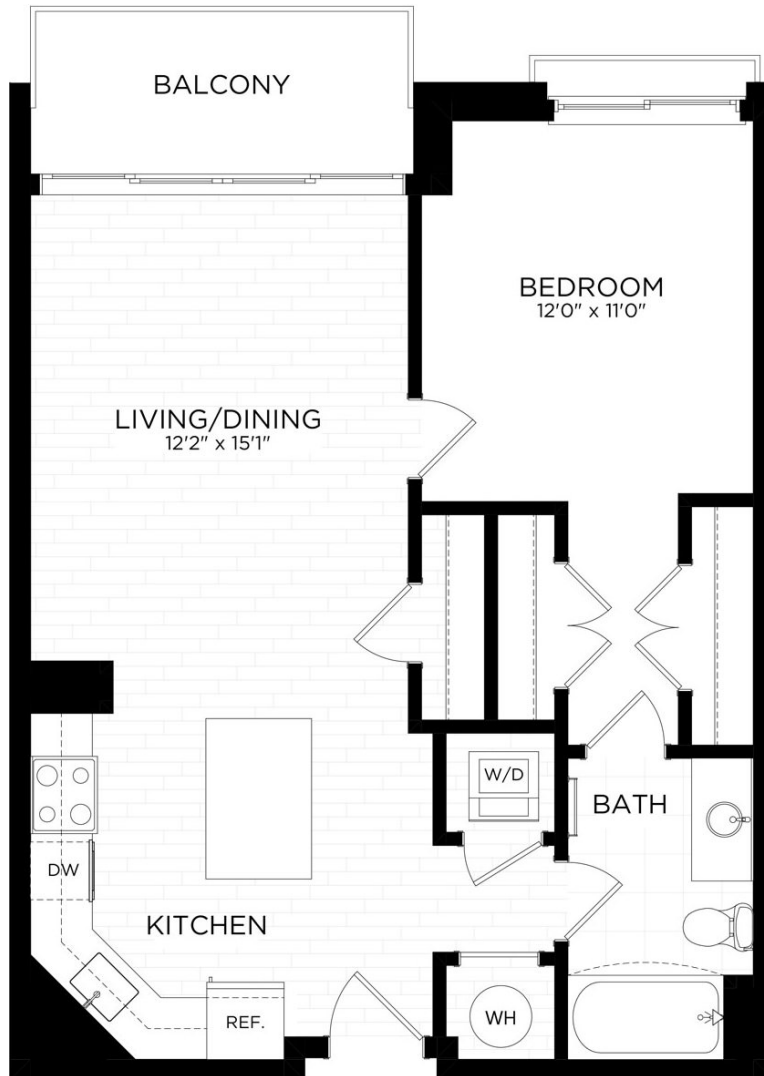

1A.6

1 BED / 1 BATH

724

SQ. FT.

PERSEI
AT PIKE & ROSE

900 PerSei Place North | Bethesda, MD 20852

www.perseiapts.com

* Pricing and availability are subject to change. Rent is based on monthly frequency. Additional fees may apply, such as but not limited to package delivery, trash, water, amenities, etc.

** Floorplans are artist's rendering. All dimensions are approximate. Actual product and specifications may vary in dimension or detail. Not all features are available in every apartment. Please see a representative for details.