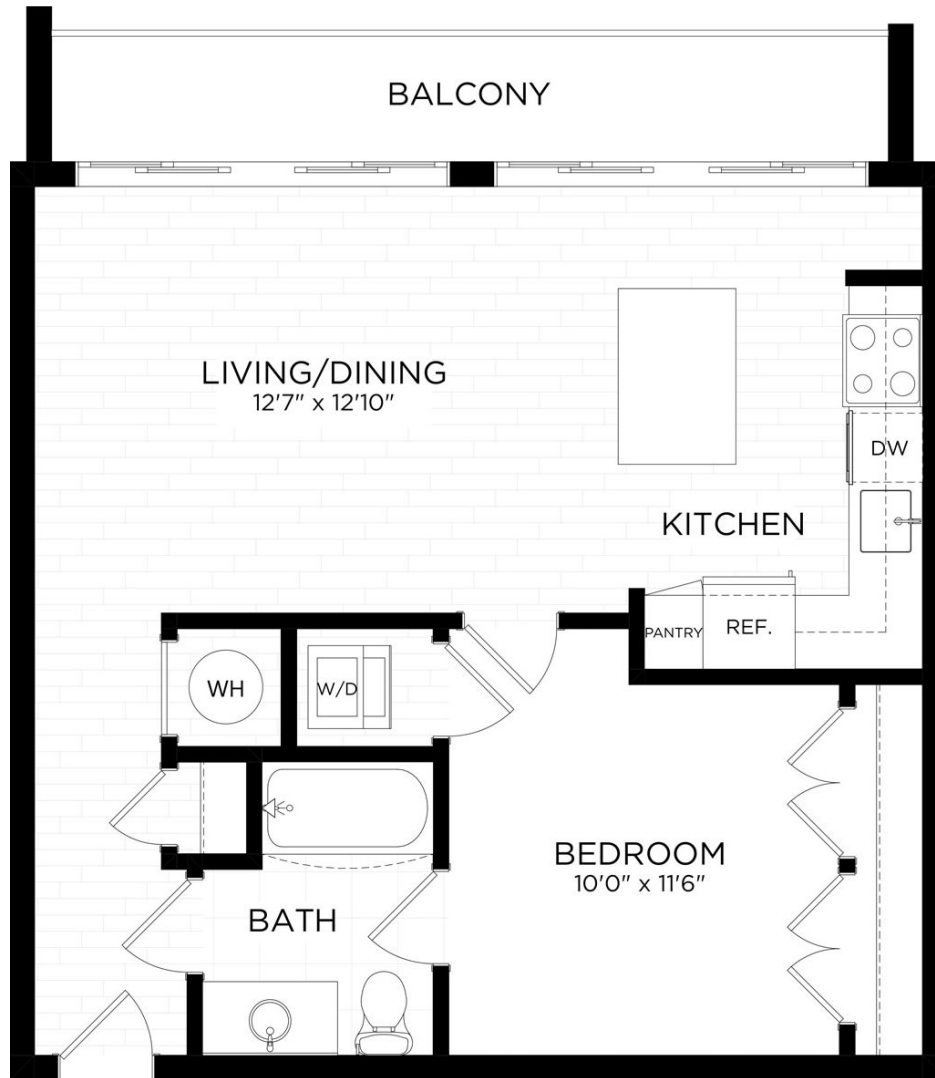

1A.5

1 BED / 1 BATH

724

SQ. FT.

PERSEI
AT PIKE & ROSE

900 PerSei Place North | Bethesda, MD 20852

www.perseiapts.com

* Pricing and availability are subject to change. Rent is based on monthly frequency. Additional fees may apply, such as but not limited to package delivery, trash, water, amenities, etc.

** Floorplans are artist's rendering. All dimensions are approximate. Actual product and specifications may vary in dimension or detail. Not all features are available in every apartment. Please see a representative for details.