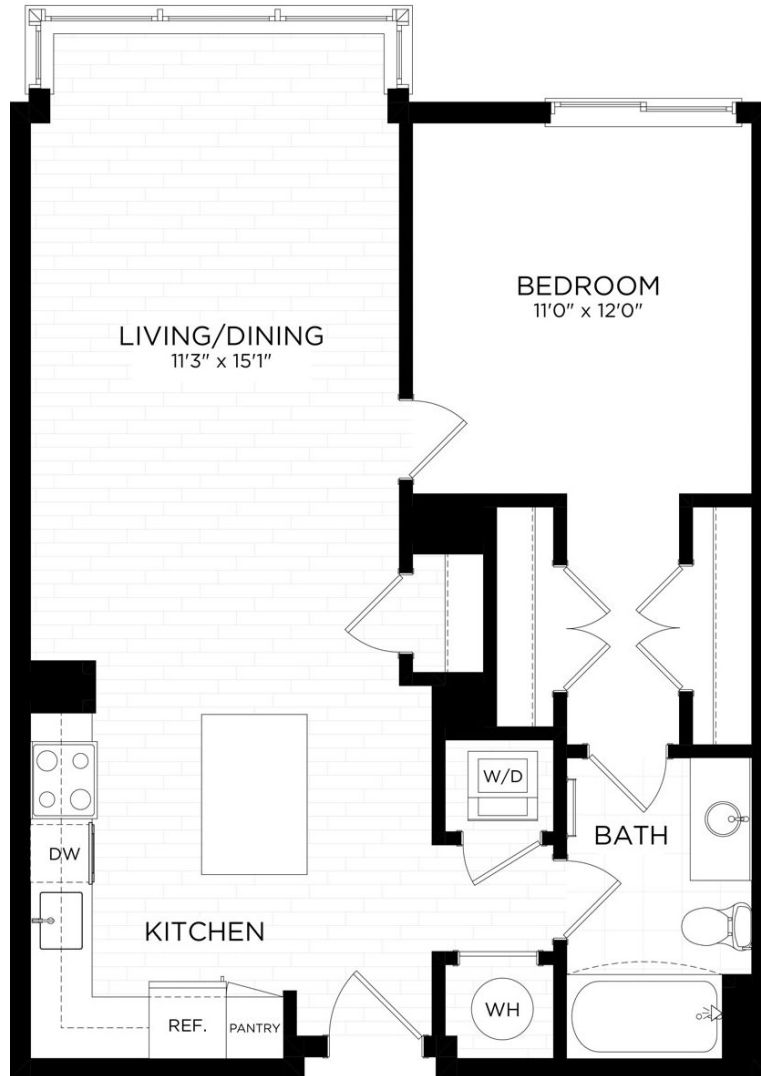

1A.4

1 BED / 1 BATH

796

SQ. FT.

PERSEI
AT PIKE & ROSE

900 PerSei Place North | Bethesda, MD 20852

www.perseiapts.com

* Pricing and availability are subject to change. Rent is based on monthly frequency. Additional fees may apply, such as but not limited to package delivery, trash, water, amenities, etc.

** Floorplans are artist's rendering. All dimensions are approximate. Actual product and specifications may vary in dimension or detail. Not all features are available in every apartment. Please see a representative for details.