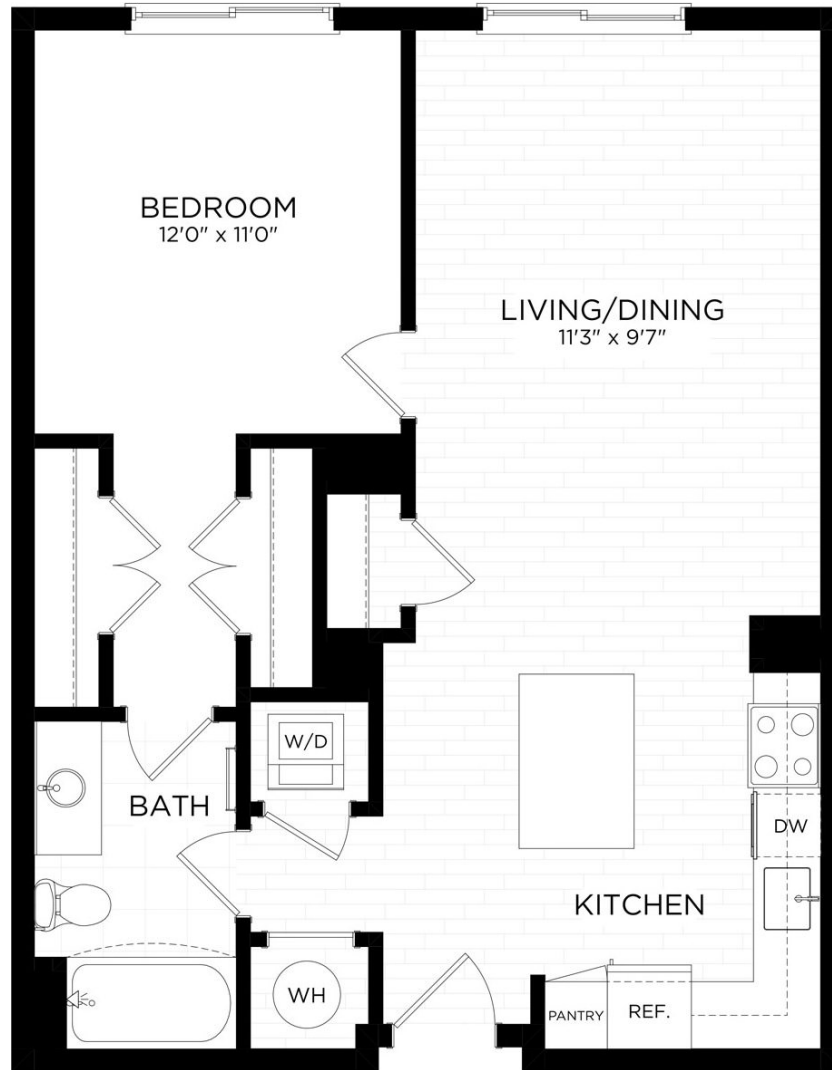

1A.3

1 BED / 1 BATH

763

SQ. FT.

PERSEI
AT PIKE & ROSE

900 PerSei Place North | Bethesda, MD 20852

www.perseiapts.com

* Pricing and availability are subject to change. Rent is based on monthly frequency. Additional fees may apply, such as but not limited to package delivery, trash, water, amenities, etc.

** Floorplans are artist's rendering. All dimensions are approximate. Actual product and specifications may vary in dimension or detail. Not all features are available in every apartment. Please see a representative for details.