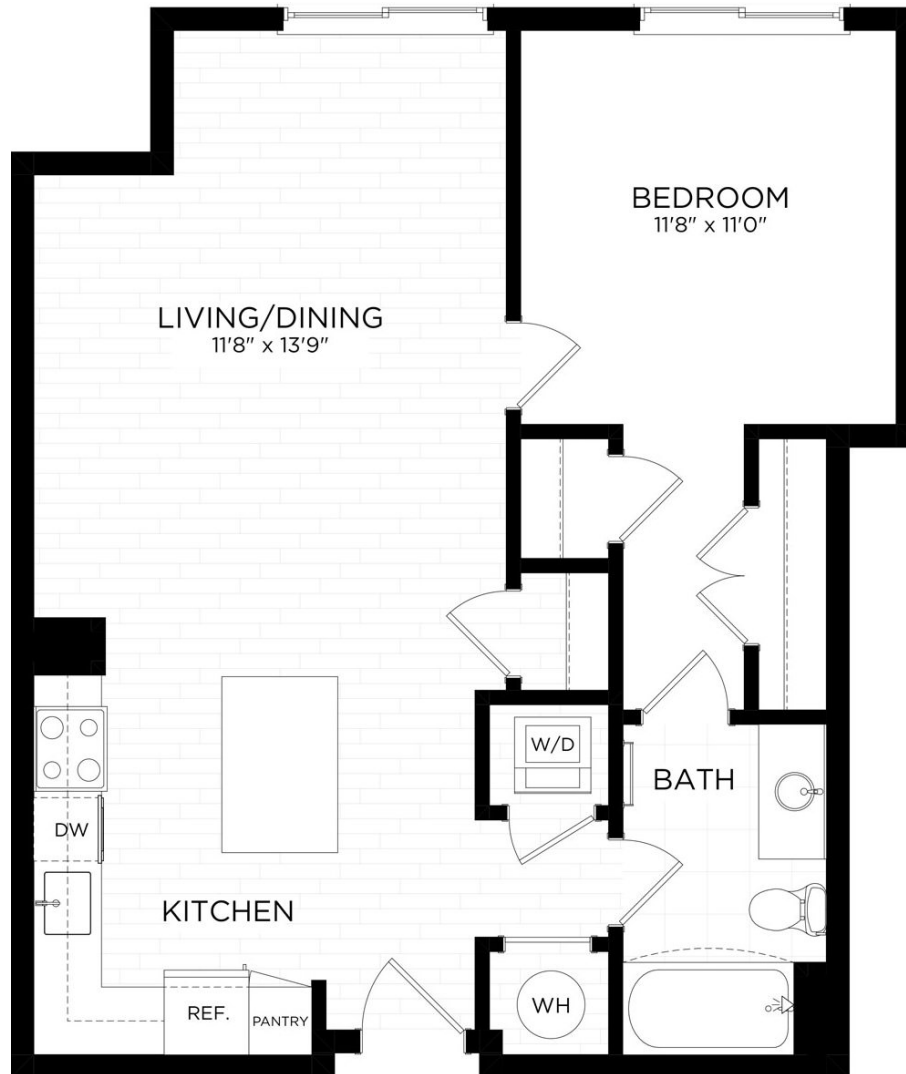

# 1A.2

1 BED / 1 BATH

# 778

SQ. FT.

**PERSEI**  
AT PIKE & ROSE

900 PerSei Place North | Bethesda, MD 20852

[www.perseiapts.com](http://www.perseiapts.com)

\* Pricing and availability are subject to change. Rent is based on monthly frequency. Additional fees may apply, such as but not limited to package delivery, trash, water, amenities, etc.

\*\* Floorplans are artist's rendering. All dimensions are approximate. Actual product and specifications may vary in dimension or detail. Not all features are available in every apartment. Please see a representative for details.