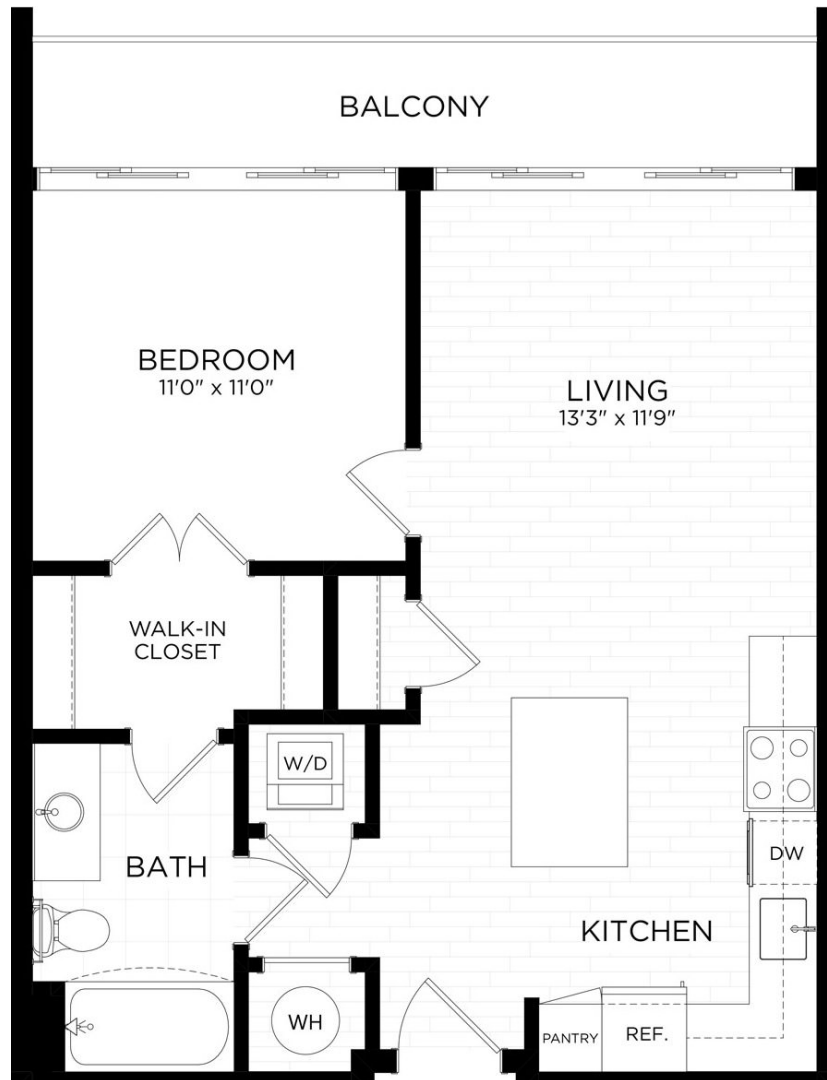

# 1A.15

1 BED / 1 BATH

647  
SQ. FT.

**PERSEI**  
AT PIKE & ROSE

900 PerSei Place North | Bethesda, MD 20852

[www.perseiapts.com](http://www.perseiapts.com)

*\* Pricing and availability are subject to change. Rent is based on monthly frequency. Additional fees may apply, such as but not limited to package delivery, trash, water, amenities, etc.*

*\*\* Floorplans are artist's rendering. All dimensions are approximate. Actual product and specifications may vary in dimension or detail. Not all features are available in every apartment. Please see a representative for details.*