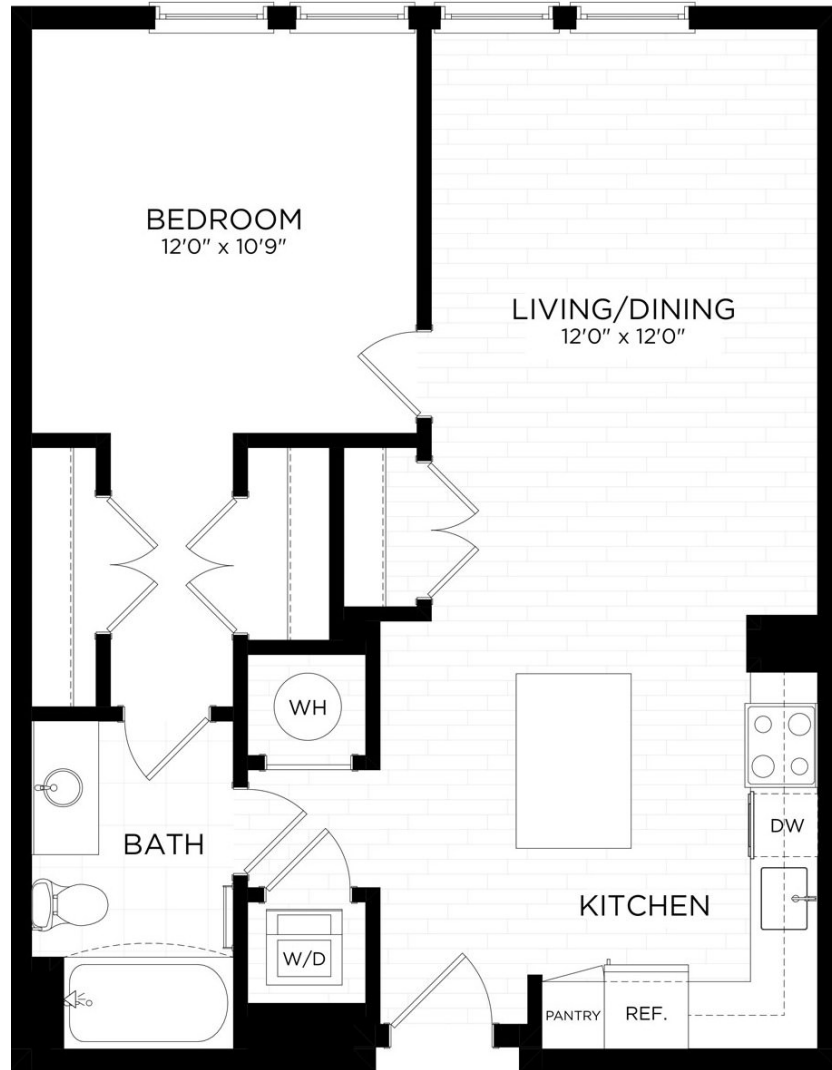

1A.14

1 BED / 1 BATH

765

SQ. FT.

PERSEI
AT PIKE & ROSE

900 PerSei Place North | Bethesda, MD 20852

www.perseiapts.com

* Pricing and availability are subject to change. Rent is based on monthly frequency. Additional fees may apply, such as but not limited to package delivery, trash, water, amenities, etc.

** Floorplans are artist's rendering. All dimensions are approximate. Actual product and specifications may vary in dimension or detail. Not all features are available in every apartment. Please see a representative for details.