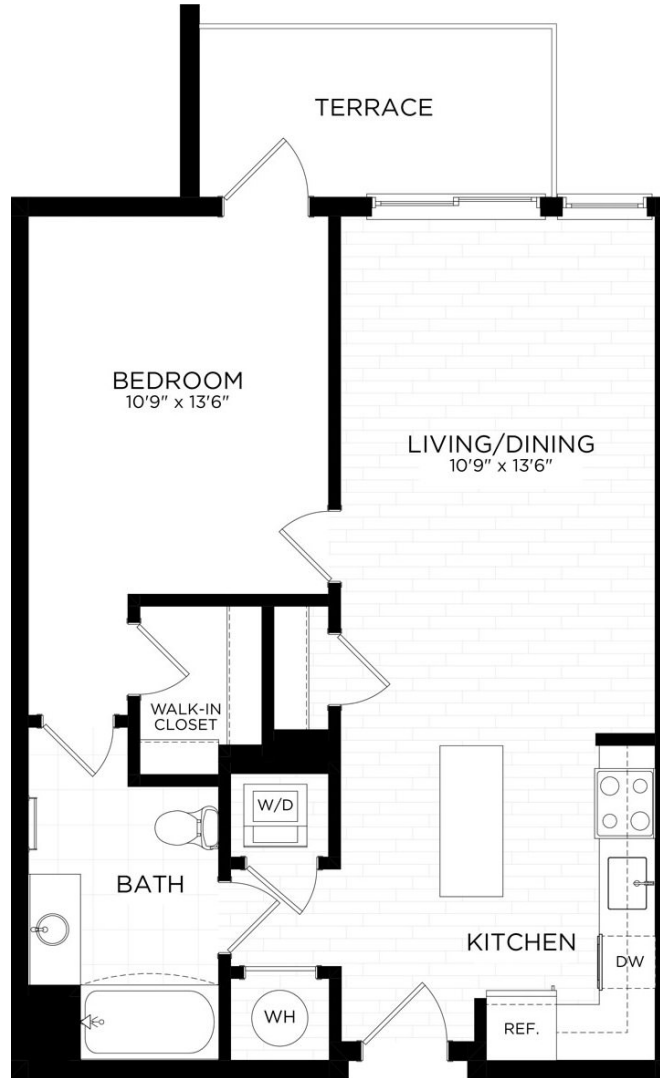

# 1A.13

1 BED / 1 BATH

# 765

SQ. FT.

**PERSEI**  
AT PIKE & ROSE

900 PerSei Place North | Bethesda, MD 20852

[www.perseiapts.com](http://www.perseiapts.com)

\* Pricing and availability are subject to change. Rent is based on monthly frequency. Additional fees may apply, such as but not limited to package delivery, trash, water, amenities, etc.

\*\* Floorplans are artist's rendering. All dimensions are approximate. Actual product and specifications may vary in dimension or detail. Not all features are available in every apartment. Please see a representative for details.