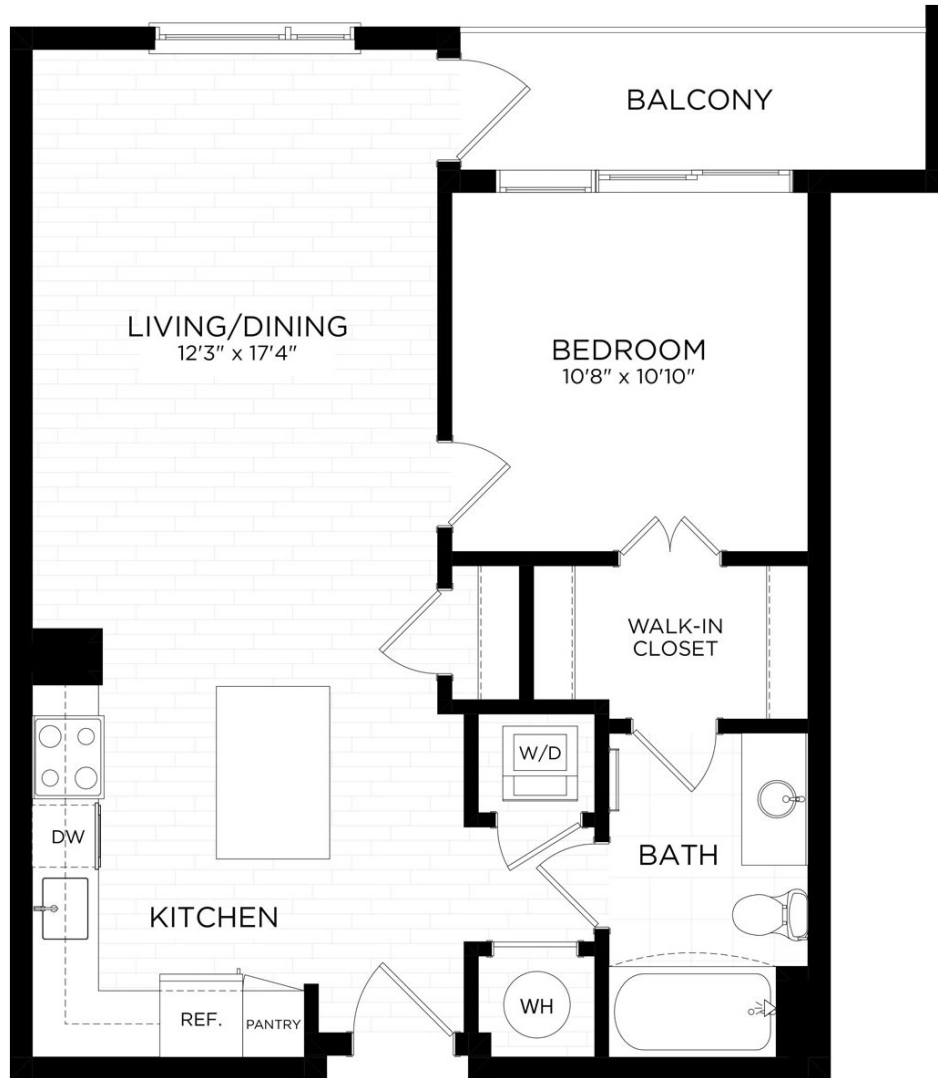

1A.1

1 BED / 1 BATH

705

SQ. FT.

PERSEI
AT PIKE & ROSE

900 PerSei Place North | Bethesda, MD 20852

www.perseiapts.com

* Pricing and availability are subject to change. Rent is based on monthly frequency. Additional fees may apply, such as but not limited to package delivery, trash, water, amenities, etc.

** Floorplans are artist's rendering. All dimensions are approximate. Actual product and specifications may vary in dimension or detail. Not all features are available in every apartment. Please see a representative for details.