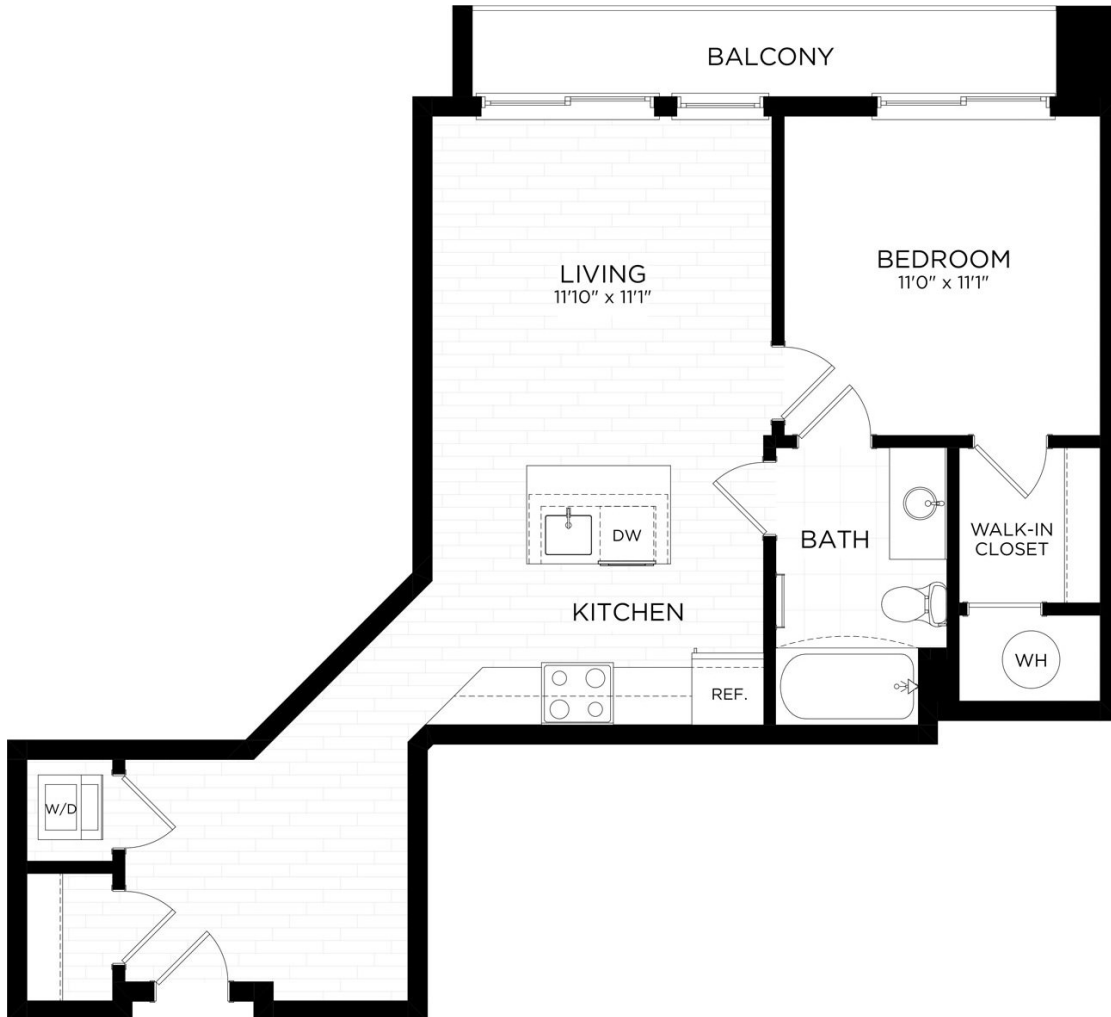

# 0A.2

1 BED / 1 BATH

# 674

SQ. FT.

**PERSEI**  
AT PIKE & ROSE

900 PerSei Place North | Bethesda, MD 20852

[www.perseiapts.com](http://www.perseiapts.com)

\* Pricing and availability are subject to change. Rent is based on monthly frequency. Additional fees may apply, such as but not limited to package delivery, trash, water, amenities, etc.

\*\* Floorplans are artist's rendering. All dimensions are approximate. Actual product and specifications may vary in dimension or detail. Not all features are available in every apartment. Please see a representative for details.